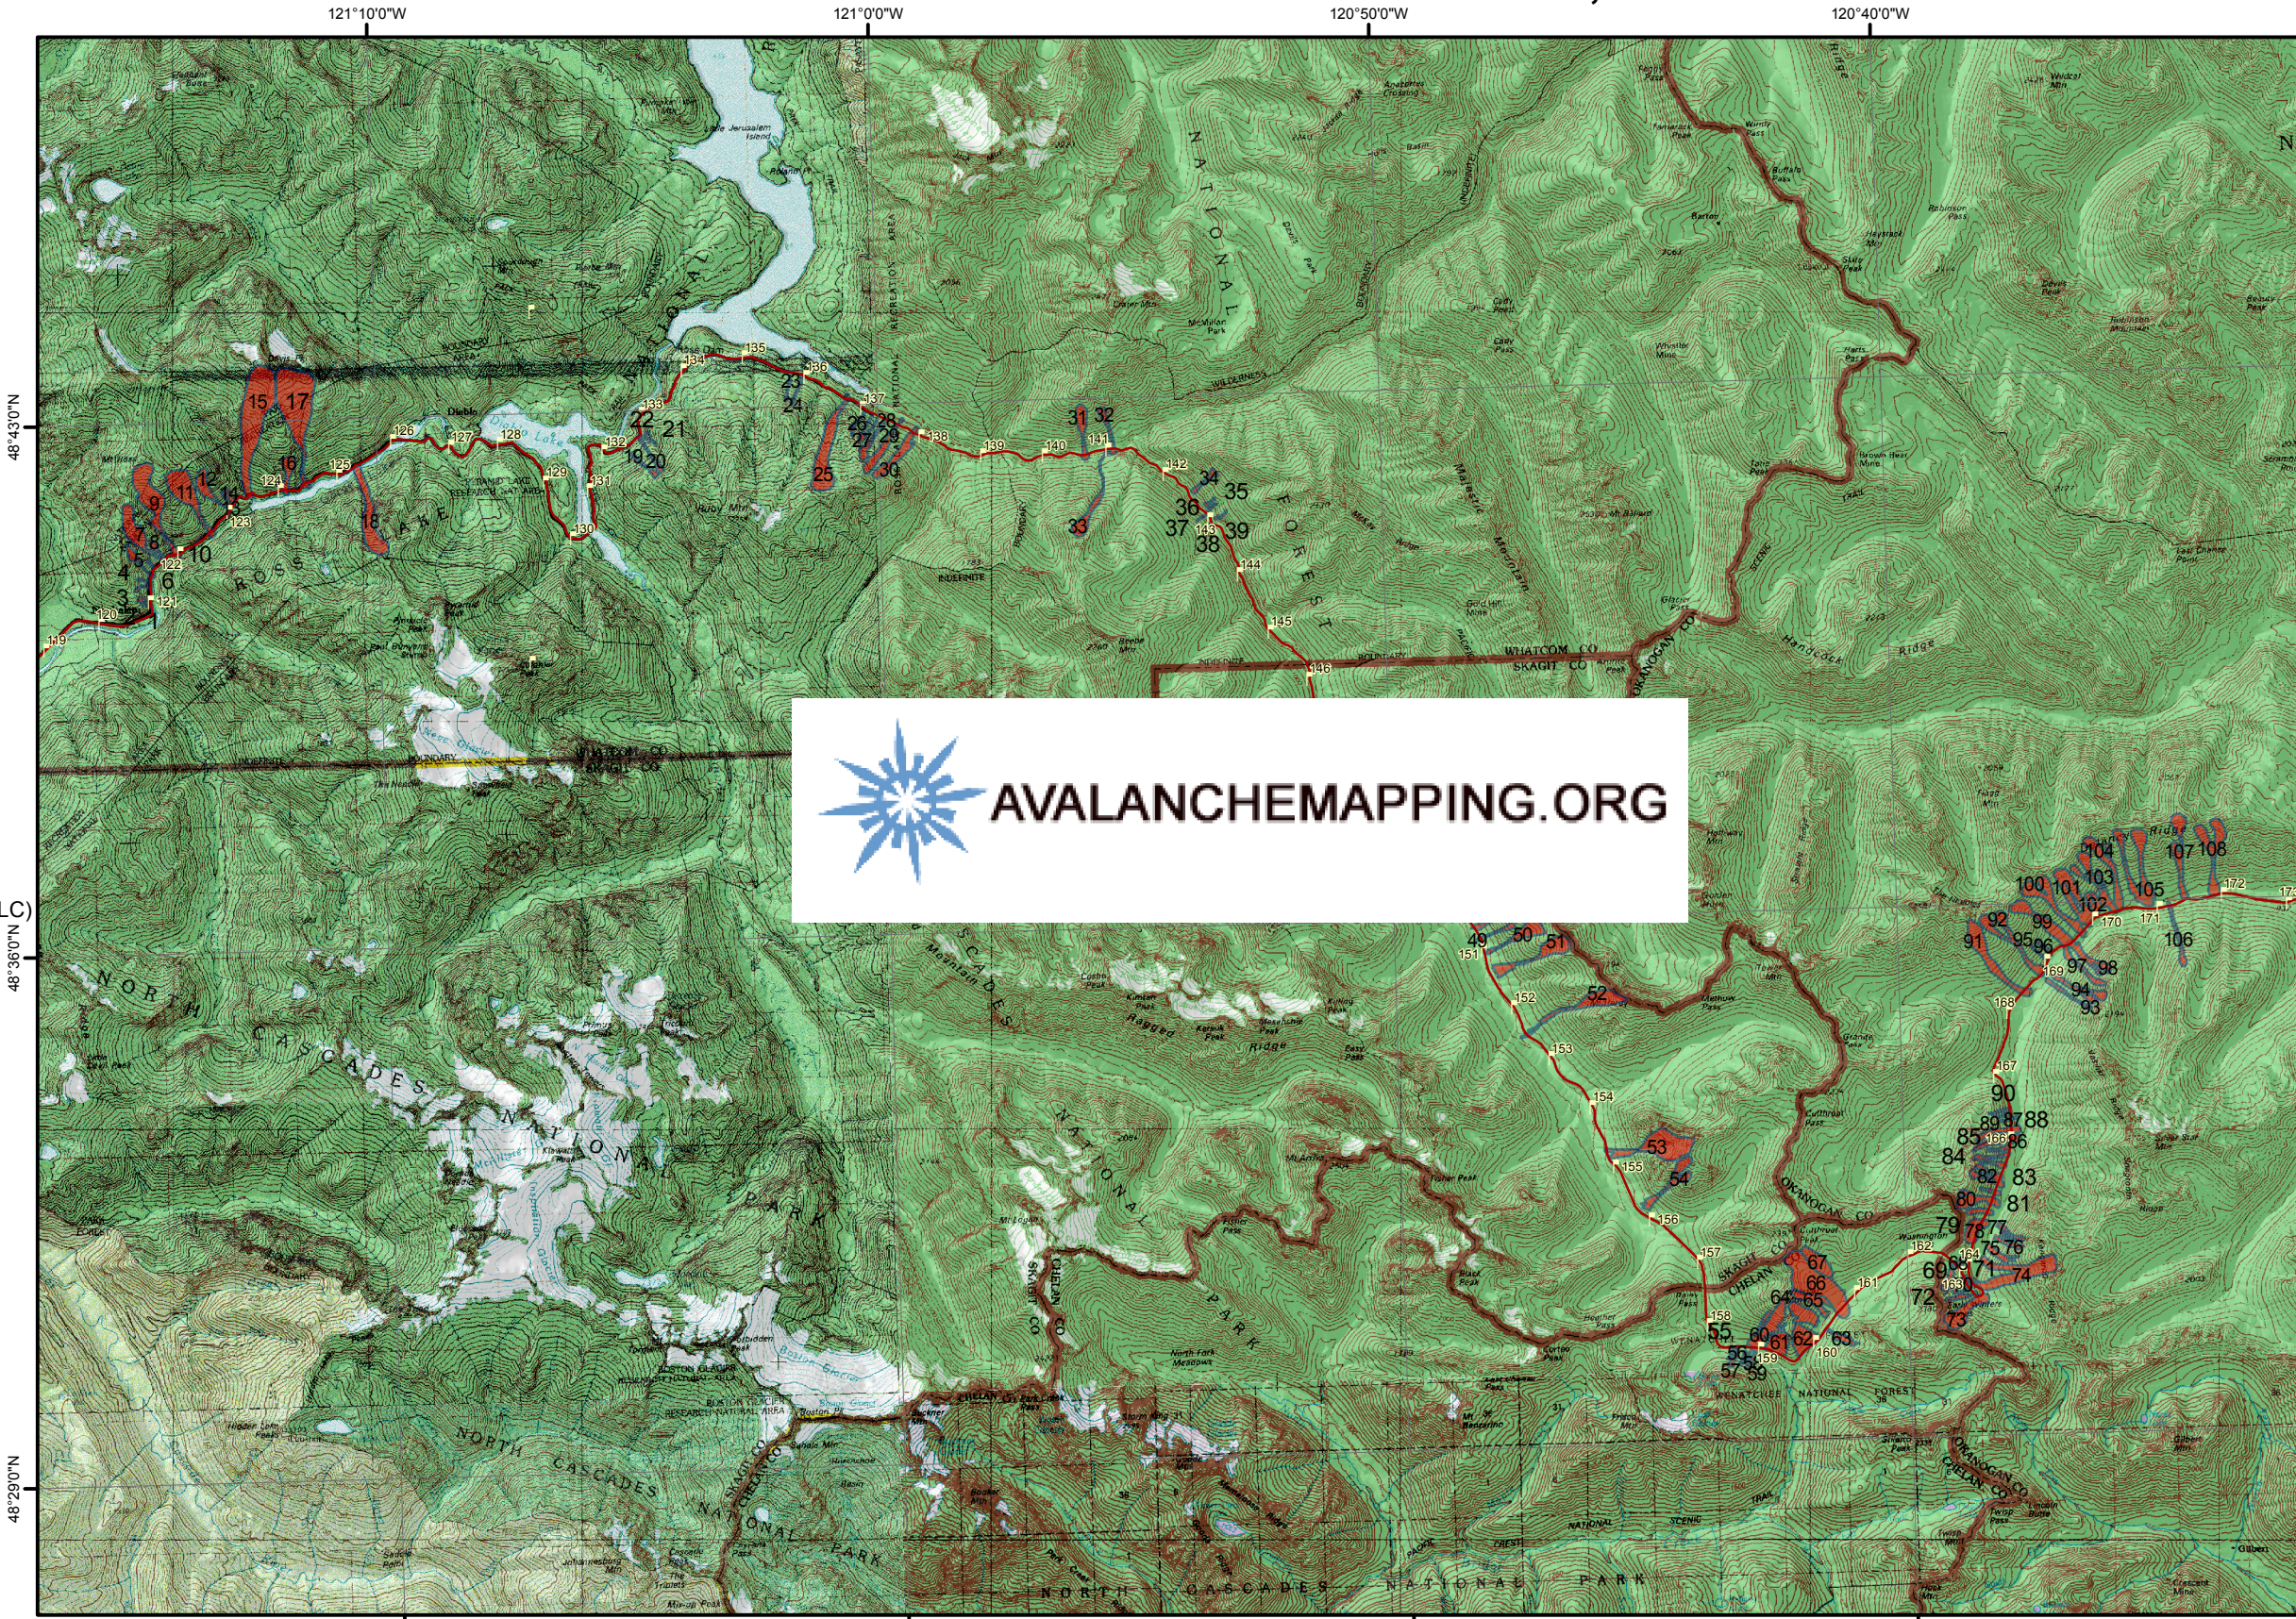

AVALANCHE PATHS

55. Unknown
56. Rainy Lake No. 1,2,3 and 4
57. Unknown
58. Unknown
59. Unknown
60. Whistler Mountain
61. Whistler Shoulder
62. Whistler Shoulder East
64. Unknown
63. Unknown
65. Unknown
66. Helicopter Meadows
67. Unknown
68. Liberty Bell No. 5
69. Liberty Bell No. 4
70. Liberty Bell No. 3
71. Liberty Bell No. 2
72. Liberty Bell No. 1
73. Spire Gulch- Sawtooth Basin
74. Kangaroo No. 6
75. Unknown
76. Unknown
77. Unknown
78. Viewpoint Slides
79. Unknown
80. Cutthroat Ridge No. 10
81. Unknown
82. Cutthroat Ridge No. 6
83. Unknown
84. Cutthroat No. 4
85. Unknown
86. Cutthroat Ridge No. 2
87. Cutthroat Ridge (CR-1 through CR-11)
88. Unknown
89. Unknown
90. Unknown
91. Delancy Ridge No. 13
92. Delancy Ridge No. 12
93. Silver Star No. 5
94. Silver Star No. 4
95. Delancy Ridge No. 10 and 11
96. Unknown
97. Silver Star No. 3
98. Silver Star No. 2
99. Delancy Ridge No. 9
100. Delancy Ridge No. 8
101. Delancy Ridge No. 7
102. Delancy Ridge No. 6
103. Delancy Ridge No. 5
104. Delancy Ridge No. 4
105. Delancy Ridge No. 3
106. Silver Star No. 1
107. Delancy Ridge No. 1
108. Delancy Ridge No. 2

COPYRIGHT 2008
DOUGLAS D SCOTT
AVALANCHEMAPPING.ORG
247, 637B, S. BROADWAY
BOULDER, CO. 80305

THIS DATASET IS TO BE USED AS REFERENCE ONLY AND IS NO SUBSTITUTE FOR SKILL, EXPERIENCE AND PROPER EDUCATION. AVALANCHEMAPPING.ORG IS NOT RESPONSIBLE FOR ANY INJURY, ACCIDENT, OR DEATH AS A RESULT OF USING THIS DATASET.

50 Foot Contour Intervals

Data Sources: USGS DRG's and DEM's. Avalanche data referenced from Washington State DOT&PF, University of Washington Cascades Avalanche Atlas. It does not represent the possible avalanches that could occur.