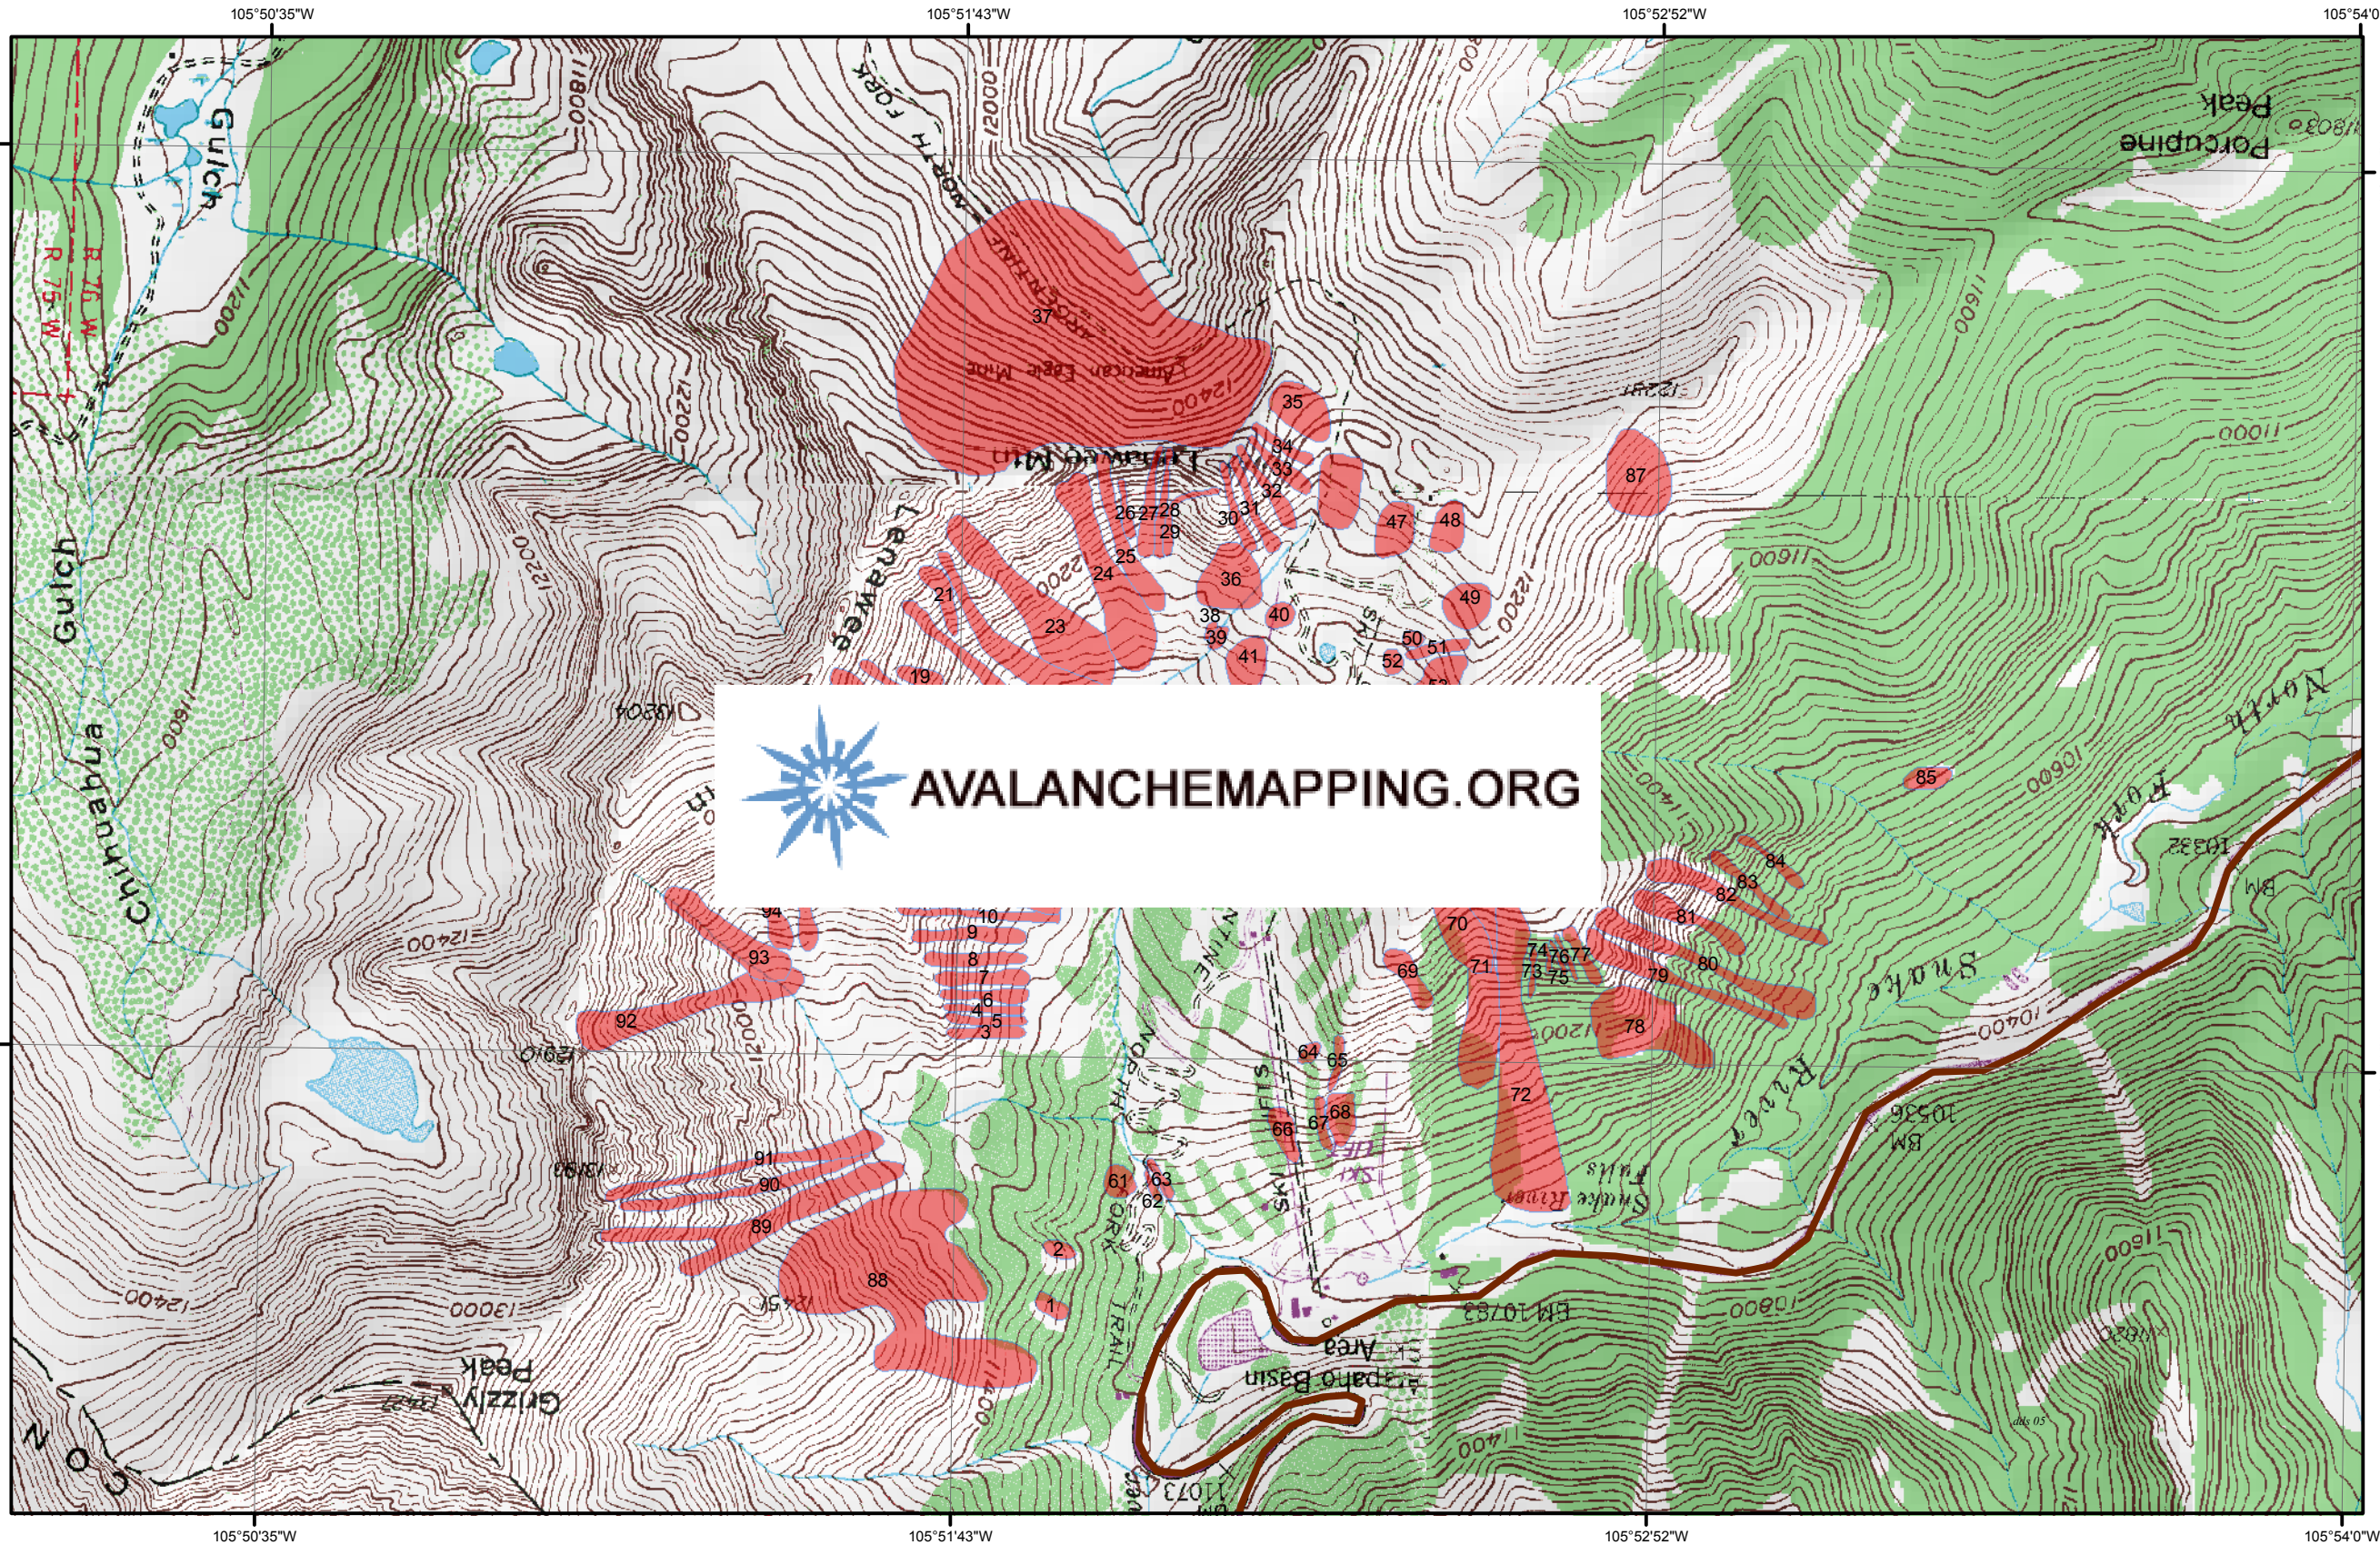

AVALANCHE PATHS OF ARAPAHOE BASIN SKI AREA, COLORADO

AVALANCHE PATHS

1. Screen Door
2. Windows
3. Tree Chute 1
4. Tree Chute 2
5. Tree Chute 3
6. Tree Chute 4
7. Tree Chute 5
8. Tree Chute 6
9. Tree Chute 7
10. Tree Chute 8
11. North Y Chute
12. Middle Y Chute
13. South Y Chute
14. Birthday Chute
15. Hershey Highway
16. TJ's Cornice
17. North Falls
18. South Falls
19. Hills Flank
20. Corner Chute
21. Booger Spot
22. Snorkel Nose
23. Willies Wide
24. North Pole
25. Narrow North Pole
26. Vertical Cornice
27. 2nd Notch
28. 1st Notch
29. Hidden Chute
30. Humbug Chute 5
31. Humbug Chute 4
32. Humbug Chute 3
33. Humbug Chute 2
34. Humbug Chute 1
35. American Flier
36. Steilhung
37. Thurman's Bowl
38. Falcon
39. Dragon
40. Bridges Bowl
41. The Hump
42. Half Moon Glades
43. Mama Bear
44. Baby Bear
45. Papa Bear
46. Gentry
47. Norway Face
48. APG

AVALANCHE PATHS

49. King Cornice
50. Upper Fun Bowl
51. Canon Ball Run
52. Lower Fun Bowl
53. West Wall
54. Wild Cat
55. Nose
56. Salsa
57. South Chute
58. Middle Chute
59. North Chute
60. Pale Face
61. Gnarly Plumes
62. Gnarly Plumes
63. Gnarly Plumes
64. Upper Standard
65. 13 Cornices
66. Exo Face
67. Lower Standard
68. Gravitational
69. Gunbarrel
70. East Avenue
71. Main Street
72. Pali Face
73. 1st Alley
74. 2nd Alley
75. 3rd Alley
76. 4th Alley
77. Gauthier
78. Janitors Only
79. Steep Gully 1
80. Steep Gully 2
81. Steep Gully 3
82. Steep Gully 4
83. Steep Gully 5
84. Steep Gully 6
85. Imbecile Alley
86. Buffy's Bowl
87. Snake Pit
88. Fleas
89. Dog Leg
90. Dog Shit
91. Shit for Brains
92. Mexican Hat
93. I-70
94. Kliens
95. Heims

40 Foot Contour Intervals

Data Sources: USGS DRG's and DEM's.
Avalanche data form Arapahoe Basin Ski Patrol.
It does not represent all the possible avalanches
that could occur.

COPYRIGHT 2007
DOUGLAS D SCOTT
AVALANCHEMAPPING.ORG
247, 637B, S. BROADWAY
BOULDER, CO. 80305