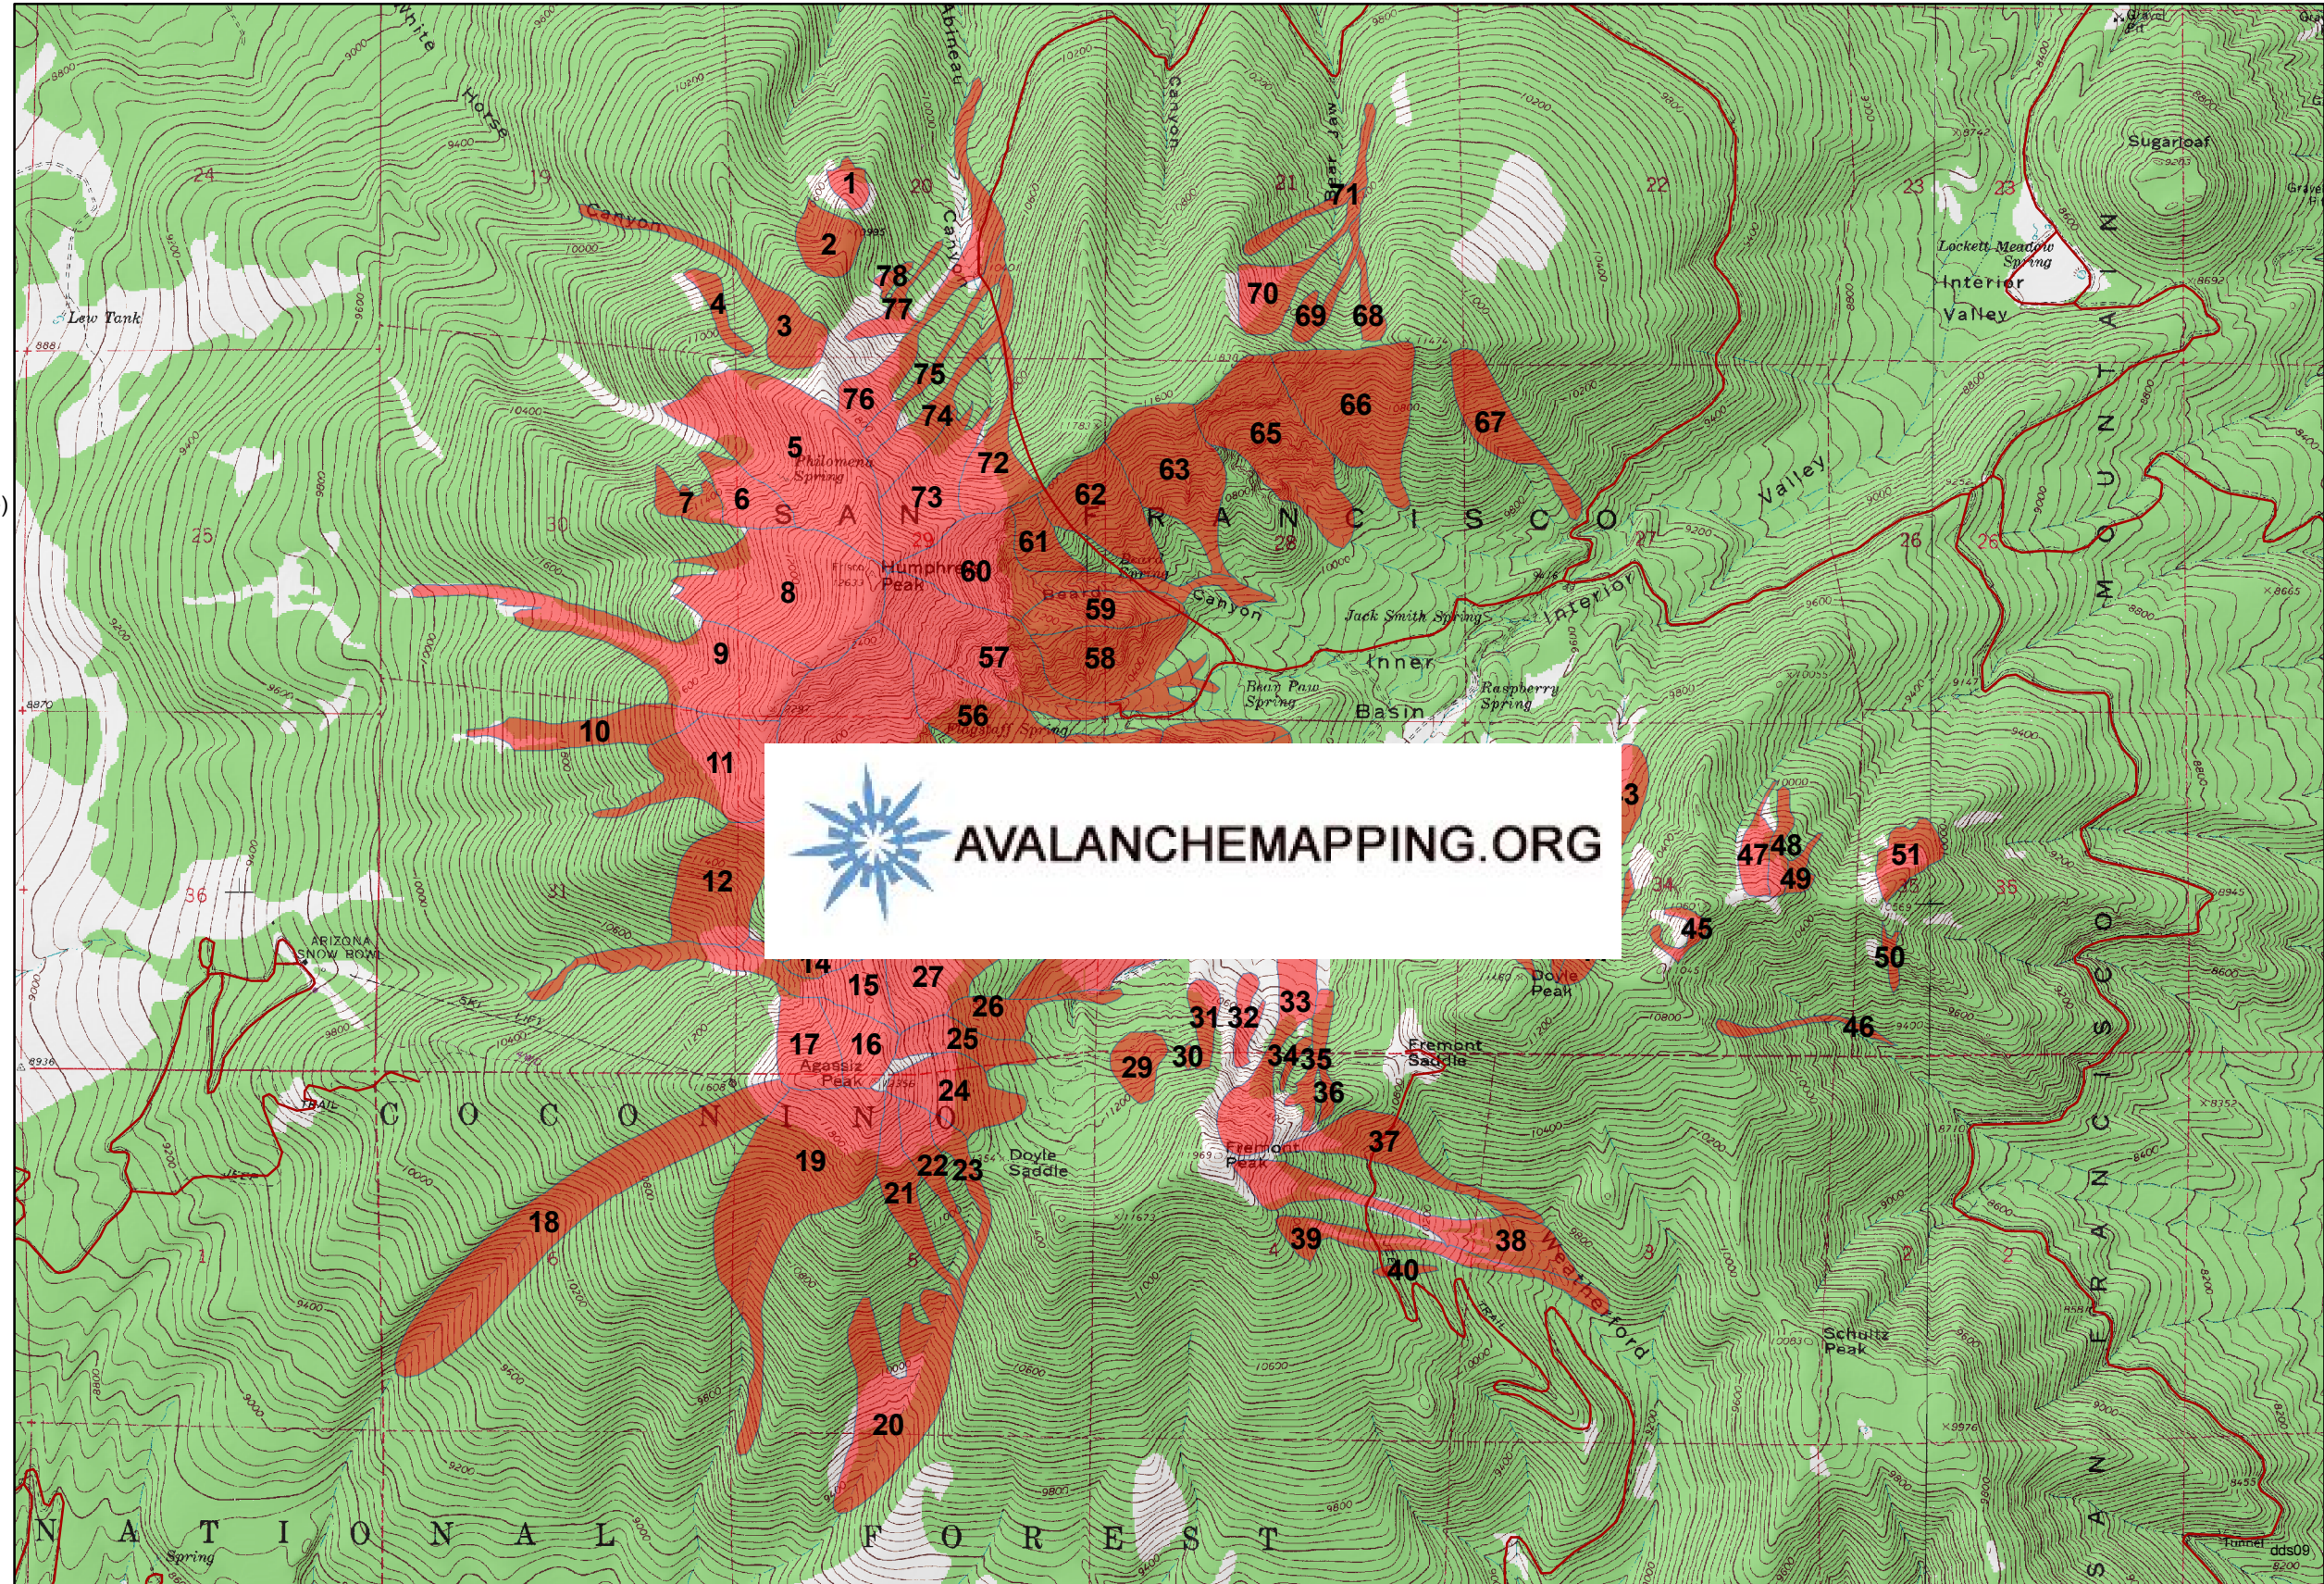

AVALANCHE PATHS OF SAN FRANCISCO PEAKS AREA, ARIZONA.

AVALANCHE PATHS

1. Rockpile
2. Noname
3. White Horse
4. Night Mare
5. Lew Canyon
6. Pipeline
7. Maybe Not
8. Philomena Spring
9. Allison Clay
10. Flying Dutchman
11. Temptations (Gadzooks)
12. Rustler
13. Sundance
14. Shiprock
15. Big Bowl/Lower Bowl
16. Larry's Line
17. Upper Lightning
18. Seven Meadows (Gully One)
19. Solitude (Gully Two)
20. The Glades (Gully Three)
21. Watson
22. Snake Eye
23. Monte Vista (Rick's)
24. Blowout Basin
25. Inner Basin
26. Survey Post
27. Snowslide Canyon
28. Softcore South Group
29. Study Plot
30. Weatherford
31. Corner
32. Roadway
33. Telemark
34. Offchute
35. Silverton
36. Jay's Slide
37. Determination
38. Angel Food
39. Kachina
40. Meadow

AVALANCHE PATHS

41. Sneaky Pete
42. Sickie Moon
43. Telescope
44. Black Bear
45. Scorpion
46. Outside
47. Baby Peaks
48. Hidden
49. Dice
50. Waterboard
51. Boulderfield
52. Hardcore South Group
53. Hardcore North Group
54. Riser
55. Humphreys Cirque Group
56. Spring Slide
57. Dunnam Canyon
58. Cleaver South Group
59. Cleaver North Group
60. Beard Canyon
61. Cutoff
62. Zipper
63. Crisco
65. Cliffband
66. Squeeker
67. Aspen
68. Bear Jaw Canyon
69. Liberator
70. Stabilizer
71. Dike
72. Aubineau Canyon
73. Cohonina
74. Sinagua
75. Anasazi
76. Crossfire
77. Espil
78. Northridge

40 Foot Contour Intervals

Data Sources: USGS DRG's and DEM's.
Avalanche data referenced from
DR. Lee Dexter, NAU, AZ, SF Peaks
Avalanche Atlas. It does not represent
the possible avalanches that could occur.

 **COPYRIGHT 2009**
DOUGLAS D SCOTT
AVALANCHEMAPPING.ORG
247, 637B, S. BROADWAY
BOULDER, CO. 80305

**THIS DATASET IS TO BE USED AS REFERENCE ONLY
AND IS NO SUBSTITUTE FOR SKILL, EXPERIENCE
AND PROPER EDUCATION. AVALANCHEMAPPING.ORG
IS NOT RESPONSIBLE FOR ANY INJURY, ACCIDENT,
OR DEATH AS A RESULT OF USING THIS DATASET.**